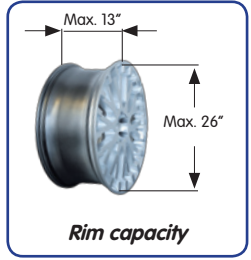

S 45 Top Automatic car tyre changer

No bolt down installation required

Code	Description	Electrical supply
0-11464016	S 45 TOP	230V - 1Ph - 50/60Hz Two speed moto-inverter