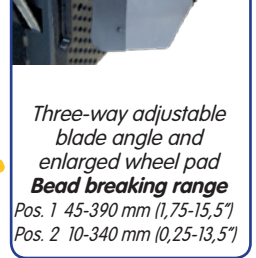

S 45 Top Automatic car tyre changer

No bolt down installation required

Code	Description	Electrical supply
0-11464016	S 45 TOP	230V - 1Ph - 50/60Hz Two speed moto-inverter