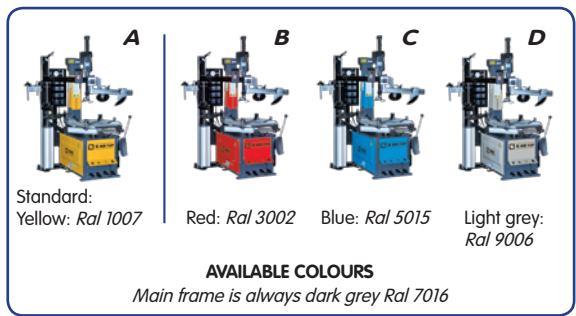

S 45 Top Automatic car tyre changer

No bolt down installation required

Code	Description	Electrical supply
0-11464016	S 45 TOP	230V - 1Ph - 50/60Hz Two speed moto-inverter