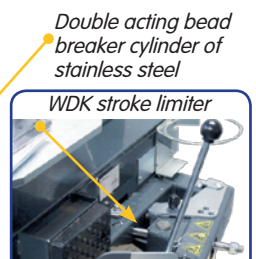

S 45 Top Automatic car tyre changer

No bolt down installation required

Code	Description	Electrical supply
0-11464016	S 45 TOP	230V - 1Ph - 50/60Hz Two speed moto-inverter