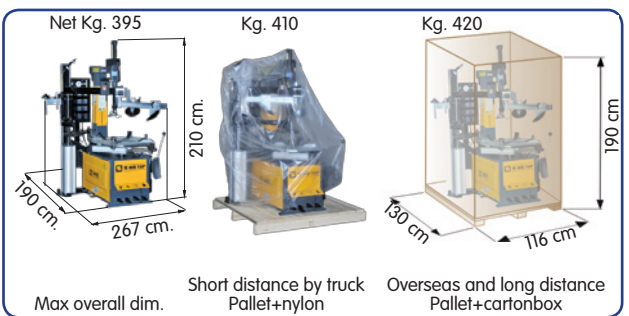

S 45 Top Automatic car tyre changer

No bolt down installation required

Code	Description	Electrical supply
0-11464016	S 45 TOP	230V - 1Ph - 50/60Hz Two speed moto-inverter