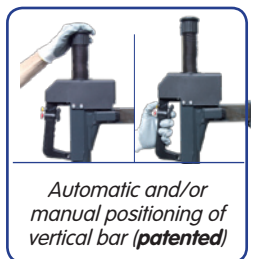

S 45 Top Automatic car tyre changer

No bolt down installation required

Code	Description	Electrical supply
0-11464016	S 45 TOP	230V - 1Ph - 50/60Hz Two speed moto-inverter